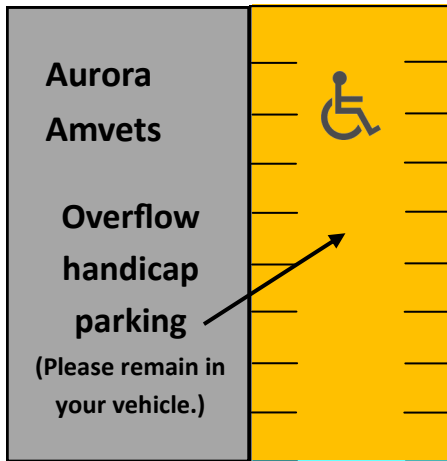

Aurora Area Interfaith Food Pantry — Parking Map 2018

← To Orchard Road **Jericho Road** **ENTER ONLY** **EXIT ONLY** To Lake Street →

Community Service Volunteer Parking

-  Client parking
-  Handicap client parking
-  Volunteer/ staff parking
-  Community Service parking

For the safety of yourself and others, please follow the instructions of the parking lot attendants.

One Way Traffic